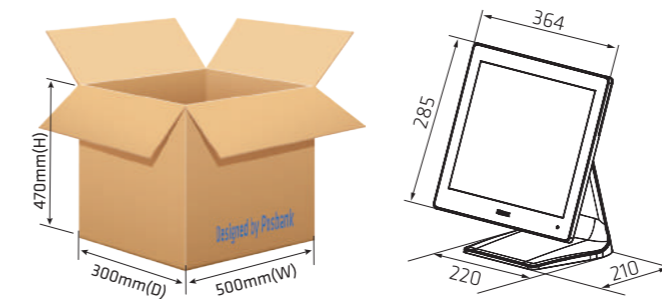

Versatile Solution

Removable base stand and mounting options supported by VESA standard make installation more flexible. On a wall or a counter or on a shelf or a pod, the POSMO™ III is best suited to meet a variety of POS and interactive solutions. (Point-of-Sale, Kiosk for Point-of-Information, and digital signage.)

Options & Peripherals

Touch Type

- 15" 5-Wired Resistive Touch

Wall Mount Kit

- VESA-Compatible, 75 x 75(mm), 100 x 100(mm)
With VESA mounting option, POSMO™ III can be placed on the wall or above the counter.

Card Reader

- Magnetic Stripe Reader : Comply with ISO 7811, Support 1 & 2 & 3 Track
- Smart Card Reader : EMV Level 1, 2

Dallas

- Dallas i-button Reader

Dimension

Specifications

General Specifications

Display	
Size	15" TFT LCD, LED Backlight
Resolution	1024 x 768
Brightness	300cd/m2 (typ.)
Contrast Ratio	500 : 1
View Angle (U/D/R/L)	80°/80°/80°/80° (Typ.)
Touchscreen	
Type	Projective Capacitive Touch
Controller Interface	USB Interface
Interface	
VGA	1
HDMI	1
USB (A Type)	4
USB (B Type)	1
MSR	1 (RJ-45 for MSR, SCR, i-Button)
Audio	1 (Mic-in)
Power	
Power Supply	Adapter 12V, 3A
Physical & Environmental	
Dimensions (W x H x D)	364 x 333 x 210 (mm), 14.3 x 13.1 x 8.2(in)
Net Weight	4,800g, 10.6lbs (TBD)
Packing Dimension (W x H x D)	500 x 470 x 300 (mm), 19.6 x 18.5 x 11.8(in)
Packing Weight	7,500g, 16.5lbs (TBD)
Certification	CE, FCC, KC
Options and Peripherals	
Type	15" 5-Wired Resistive Touch
Wall Mount Kit	VESA-Compatible, 75 x 75(mm), 100 x 100(mm)
Multi-Reader	MSR : Comply with ISO 7811, Support 1& 2 & 3 Track SCR : EMV Level 1, 2 Dallas : i-Button Reader